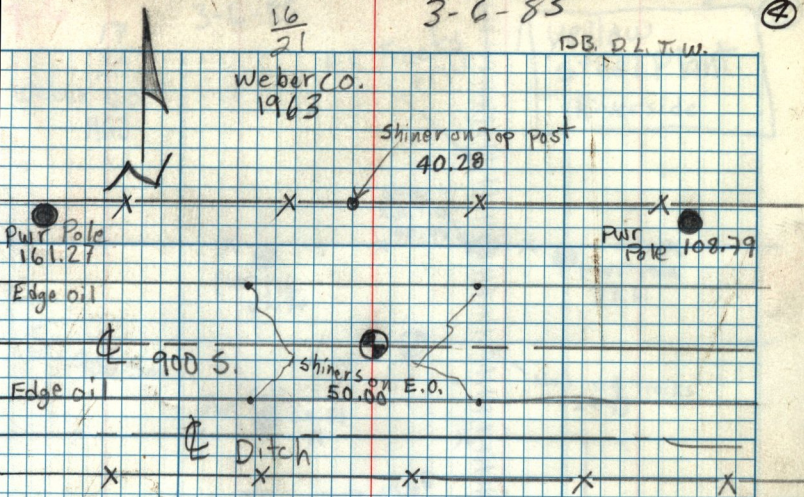

16
21

3-6-85

(4)

DB, P.L.T.W.

Weber Co.
1963

3-6-85

17 | 16
20 | 21

Weber Co.
1963

Shiners in pwr. pole,
Fence Post, and R.R. Ties.